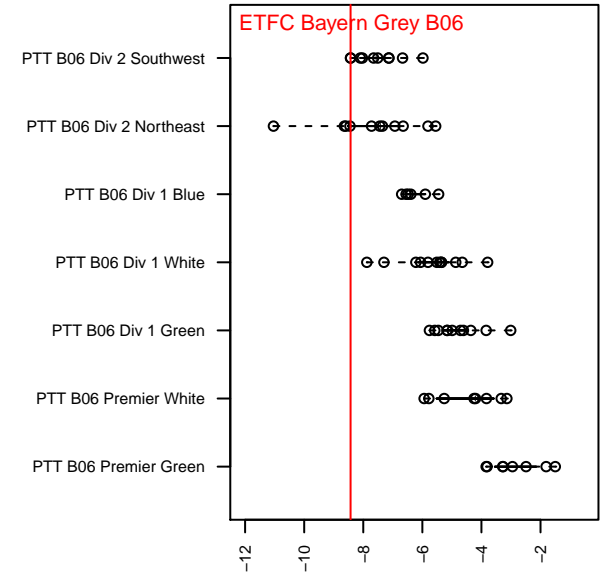

**attack and defense rating
relative to others at age
and all opponents in last 13 months**