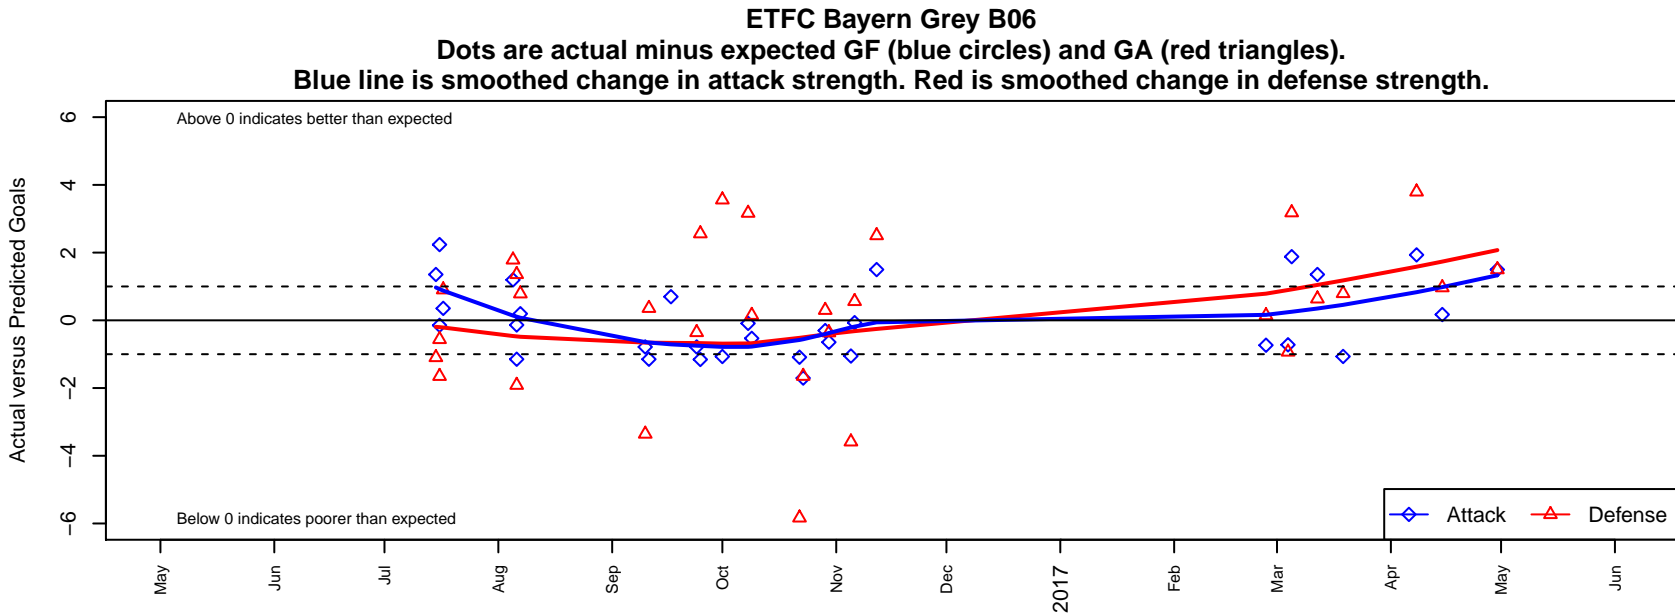

ETFC Bayern Grey B06

Eugene Timbers FC
 Eugene, OR
 B06 total strength=448
 attack=0.36 defense=0.25
 fall league = PTT B06 Div 2 Southwest
 spr league = Spr OYS B06 Div 2 Orange

alt names used:
 ETFC Bayern Gray
 ETFC 06B Bayern Gray
 ETFC 06B Bayern Gray
 ETFC 06B Bayern Gray
 ETFC 06B Bayern Gray

Venues played:
 2016 Beaverton Cup BU11 Silver
 2016 Mt Hood Challenge U11 Bronze
 2016 PTT B06 Division 2 Southwest
 2016 OYS Founders Cup B06
 2016 Spr OYS B06 Division 2 Orange

**attack and defense variance (black dot)
relative to other teams
and top 10 in region**